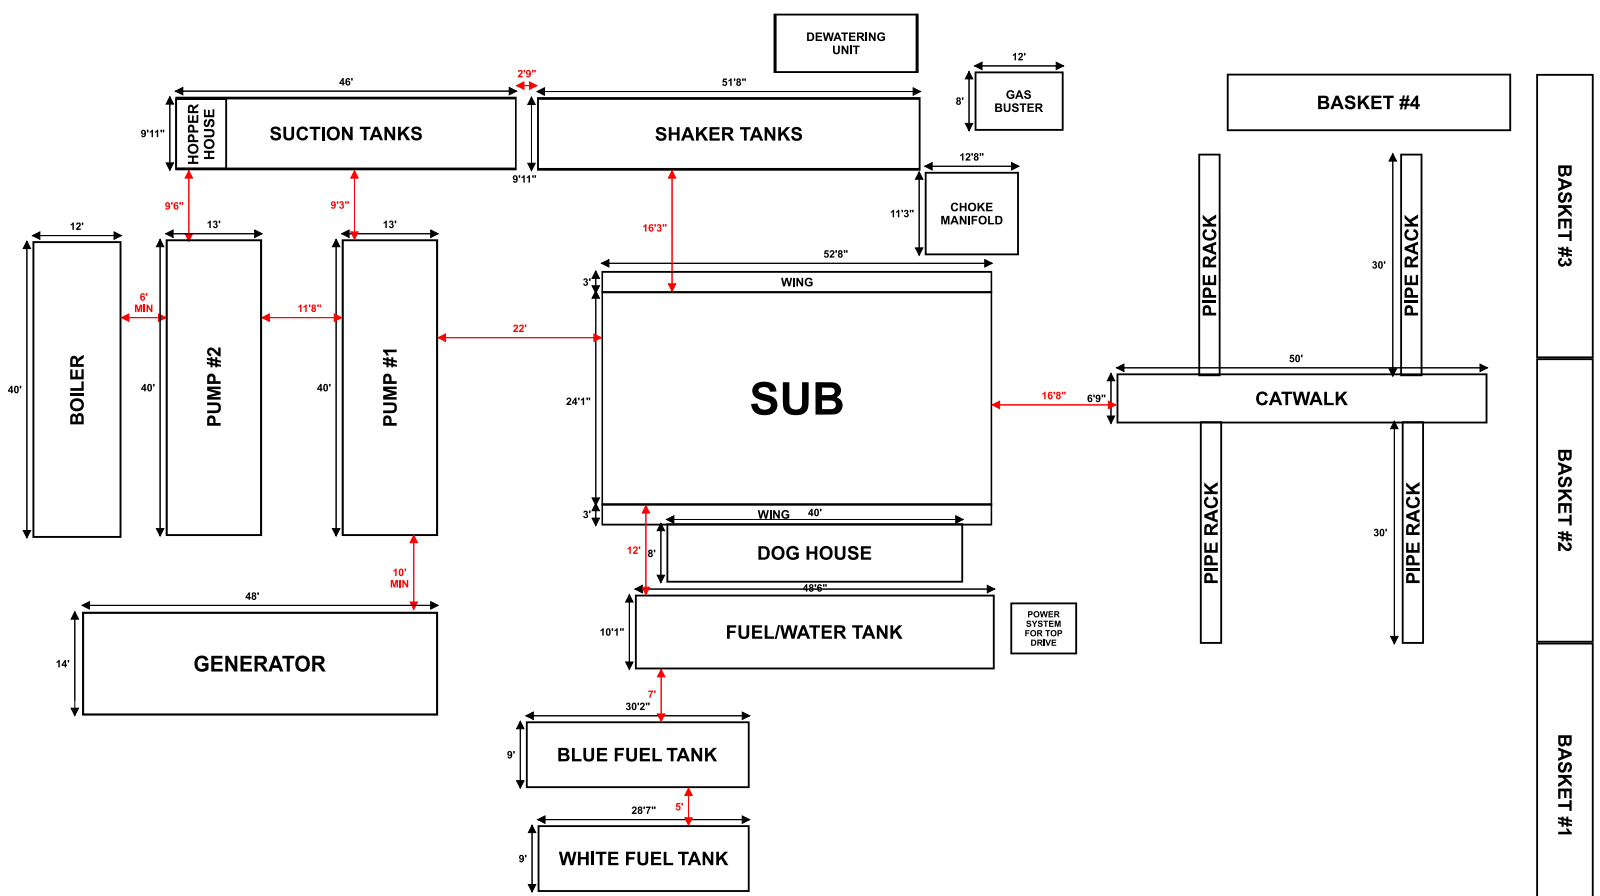

RIG 24

REQUESTED LOCATION SIZE

250'

370'

RIG 24

SMALL LOCATION SIZE

200'

280'