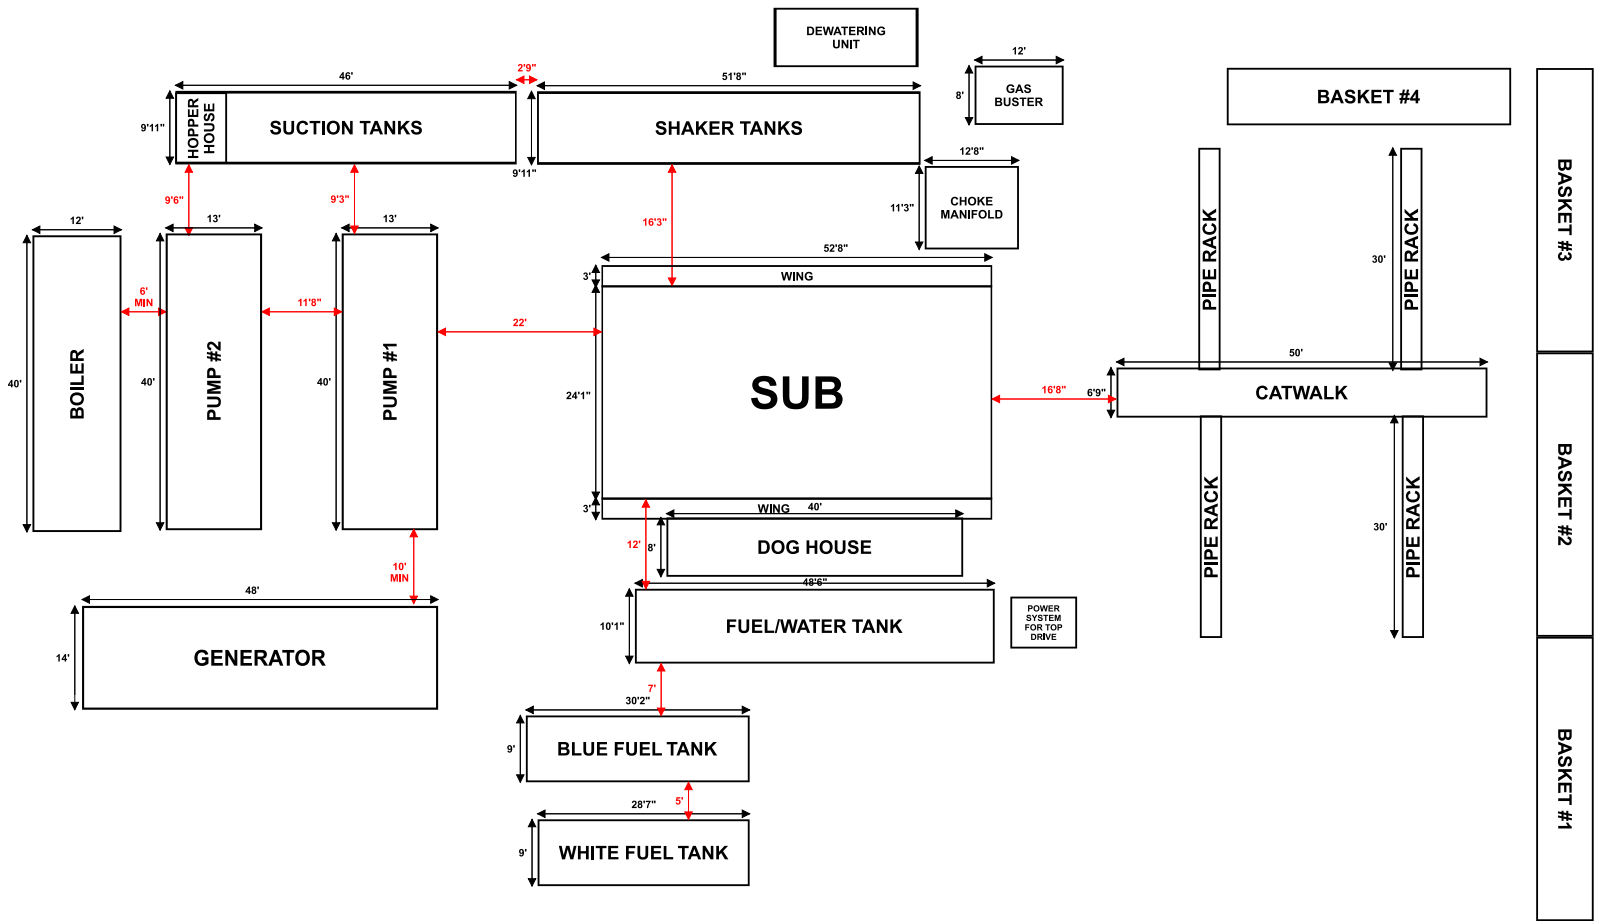

RIG 24

REQUESTED LOCATION SIZE

250'

370'

RIG 24

SMALL LOCATION SIZE

200'

280'